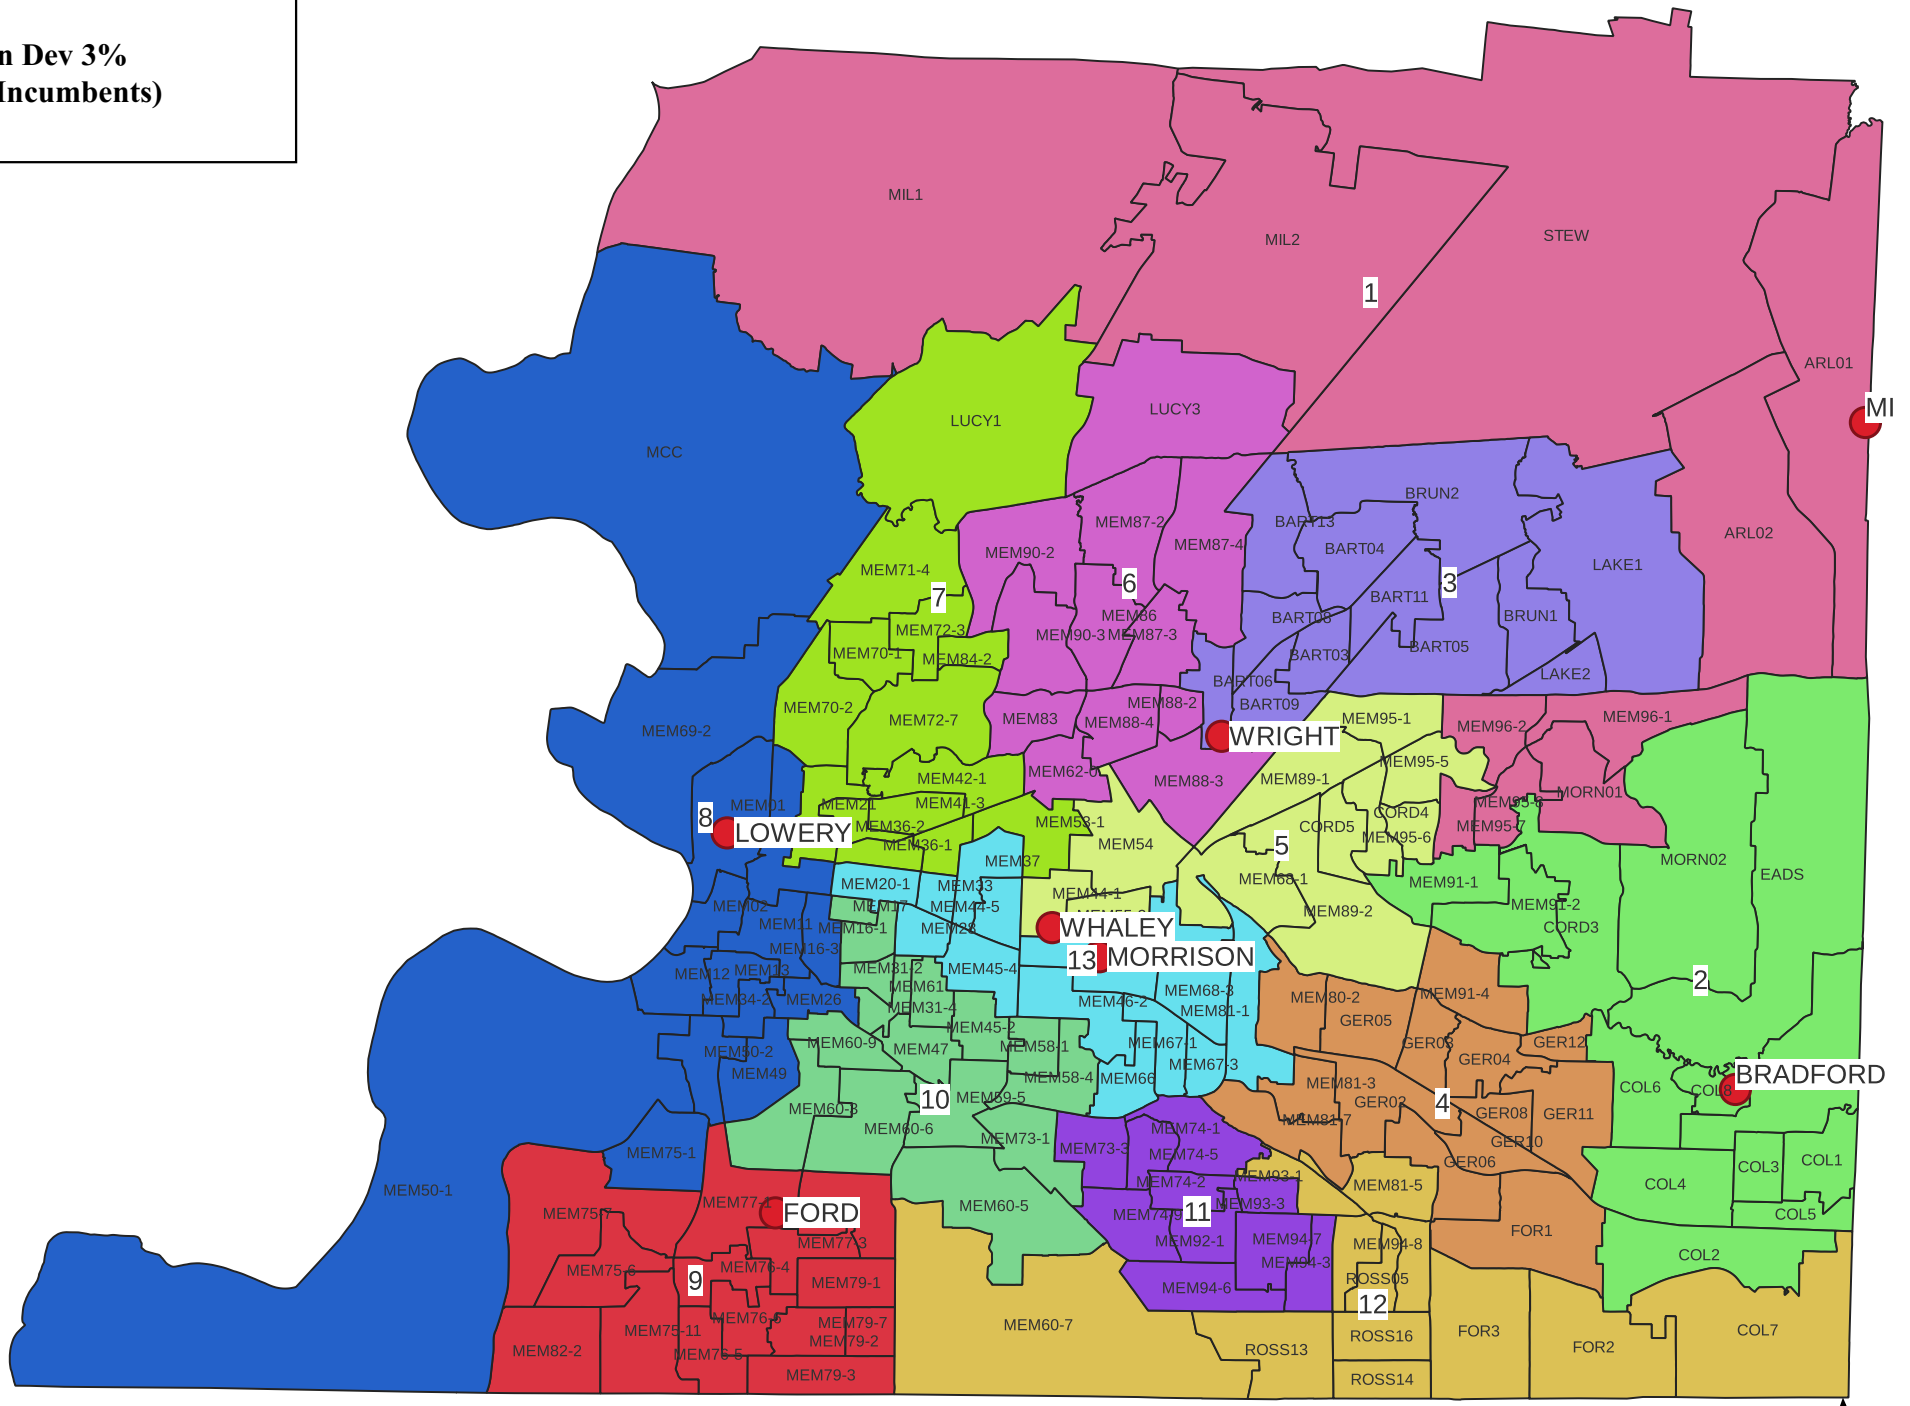

CC-1B1

Population Dev 3%
(Districts & Incumbents)

Legend

 Incumbents

DISTRICTS	POP
 1	72123
 2	72057
 3	70892
 4	71349
 5	72783
 6	70393
 7	71414
 8	71352
 9	72717
 10	70802
 11	70991
 12	72499
 13	70372

Drawn by: PS&S

NAD 1983 STATE PLANE
TN FIPS 4100