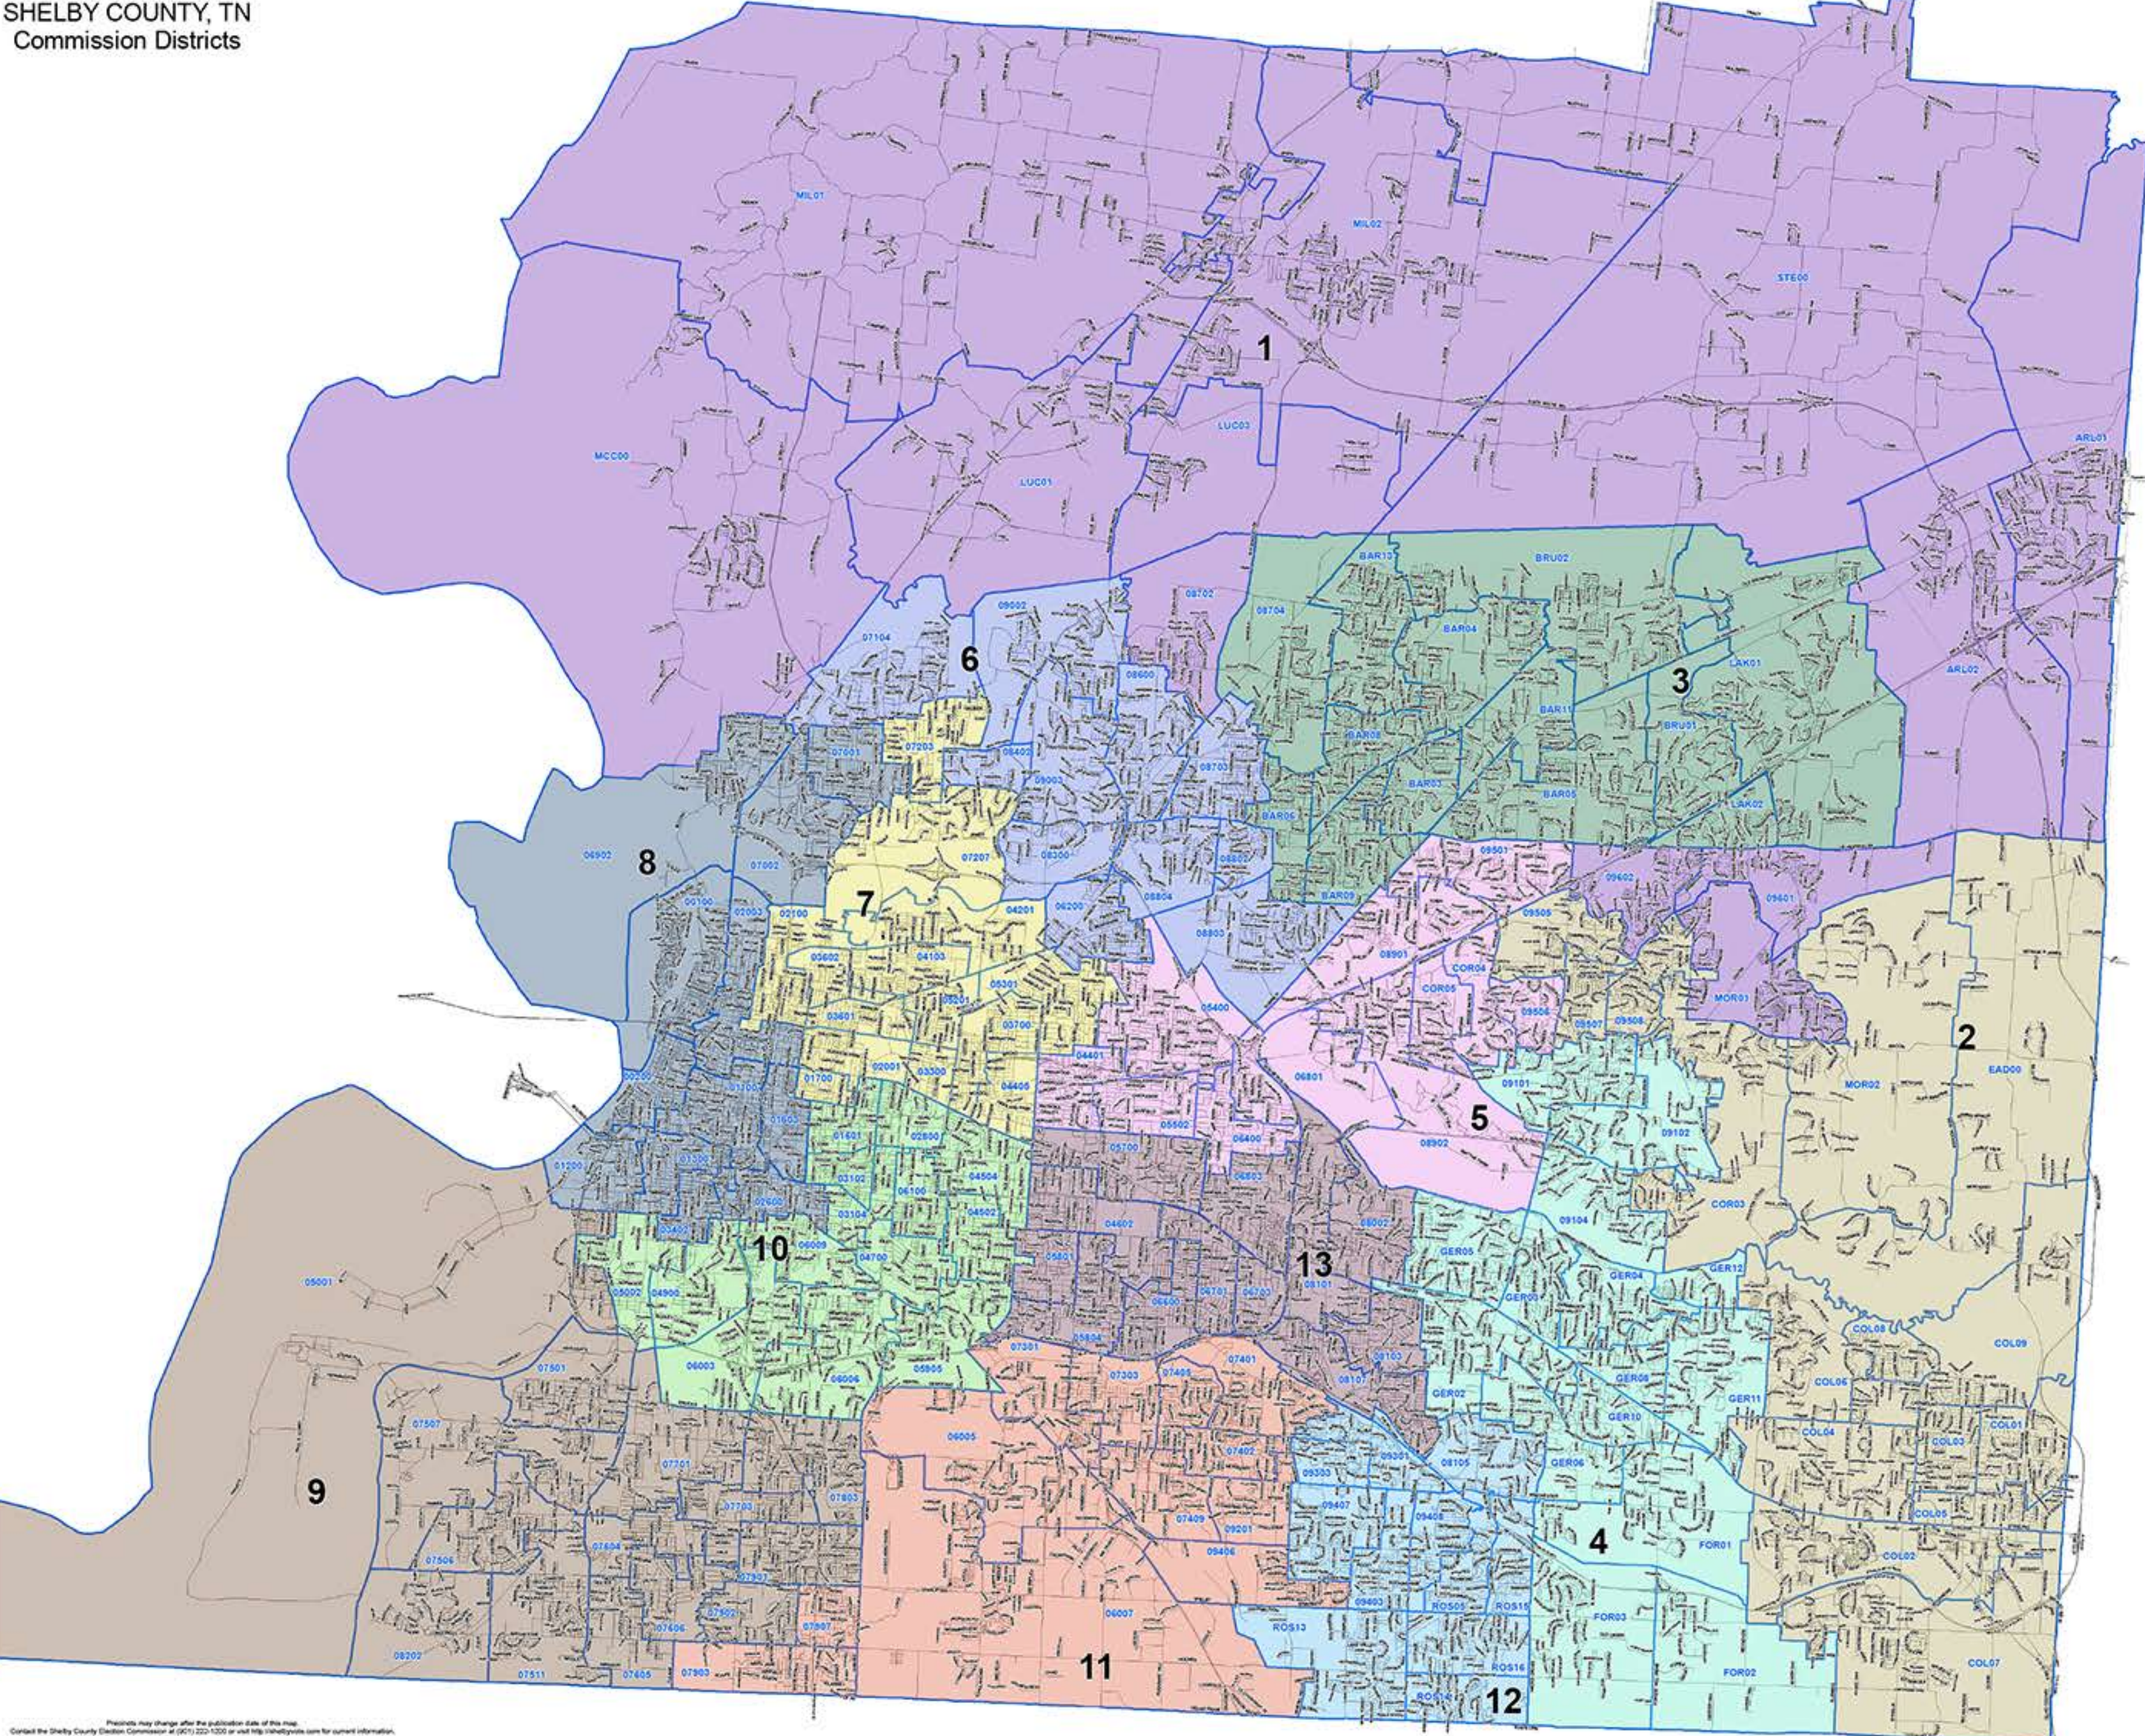

SHELBY COUNTY, TN
Commission Districts

Shelby County
Election
Commission

BRENT TAYLOR
Chairman

BENNIE SMITH
Secretary

KENDRA LEE
STEVE STAMSON
FRANK UHLHORN
Members

Shelby County
Commission
Districts

Legend

- Commission Districts
- 1
- 10
- 11
- 12
- 13
- 2
- 3
- 4
- 5
- 6
- 7
- 8
- 9
- Precincts
- Streets